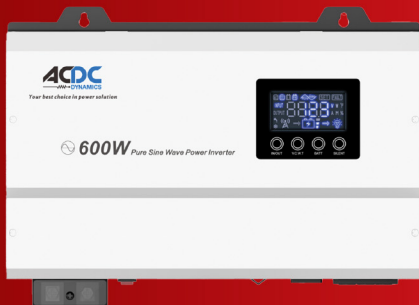

BTC PRICING

12/24VDC INVERTERS

ON SPECIAL NOW

Valid from 1 April - 30 June 2024.
Only while stock last. Ts & Cs Apply

PURE
SINE
WAVE

c/w
ATS

INVERTER/CHARGERS

CPS600-12-2

NOW ONLY

R2,460⁰⁰ EXCL VAT

R2,829.00 Incl VAT

600W | 12V / 10A

CPS1000-12-2

NOW ONLY

R3,477³⁹ EXCL VAT

R3,999.00 Incl VAT

1000W | 12V / 10A

PURE
SINE
WAVE

c/w
ATS

EP-1500-600W

NOW ONLY

R2,433⁹¹ EXCL VAT

R2,799.00 Incl VAT

600W | 12VDC/230VAC
c/w charger/ATS

INVERTER/CHARGERS

- Support LiFePO4 Lithium Battery Pack and Lead-acid Battery
- Built-in selectable charger
- Display accumulated working time
- Overload & short-circuit protection
- Battery reverse polarity protection
- Deep discharge protection
- Automatic line-to-battery switch over

EP-1500-1200W

NOW ONLY

R3,129⁵⁷ EXCL VAT

R3,599.00 Incl VAT

1200W | 24VDC/230VAC
c/w charger/ATS

PURE
SINE
WAVE

c/w
ATS

INVERTER/CHARGERS

- Support LiFePO4 Lithium Battery Pack and Lead-acid Battery
- Built-in selectable charger
- Display accumulated working time
- Overload & short-circuit protection
- Battery reverse polarity protection
- Deep discharge protection
- Automatic line-to-battery switch over
- Optional WIFI & BMS communication

EP15-0612-PLUS

NOW ONLY

R2,955⁶⁵ EXCL VAT

R3,399.00 Incl VAT

600W | 12VDC/230VAC
c/w charger/ATS

BTR-1K 12VDC

NOW ONLY

R4,912¹⁷ EXCL VAT

R5,649.00 Incl VAT

1000W, 230VAC
3-Pin SA socket
12VDC (Excl Batteries)

BTR-2K 24VDC

NOW ONLY

R5,590⁴³ EXCL VAT

R6,429.00 Incl VAT

1200W, 230VAC
3-Pin SA socket
24VDC (Excl Batteries)

BUILT-IN
FAST
CHARGER

INVERTER TROLLEYS

Can accommodate 12/100Ah or 24V/50Ah
Lithium/Lead-acid Battery | No PV Input

- UPS Function
- LCD Display of battery status
- Supplied without batteries

Solar Hotline: **010 045 8002**

solar@acdc.co.za